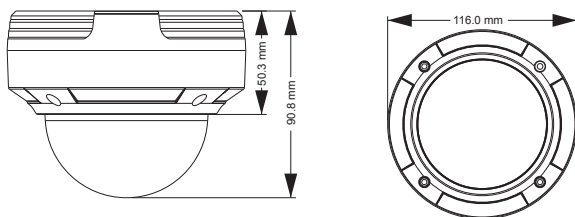

NGC-7231

3 Megapixels Network Water-proof
Dome Camera

3 Megapixels Network Water-proof Dome Camera

Features

- 3MP (2048 x 1536) full real time coding
- Max. resolution: 2048 x 1536
- ICR auto switch, true day / night
- 10 ~ 20m IR night view distance optional
- 3D DNR, digital WDR
- ROI coding
- Support one-way audio, PoE power supply optional
- Support smart phone, iPad, remote monitoring
- Support P2P
- IP66 & IK10 ingress protection

Dimensions

Specifications

Model	NGC-7231	
Specifications		
Camera		
Image Sensor	1 / 3 "CMOS	
Image Size	2048 x 1536	
Electronic Shutter	1 / 25 s ~ 1 / 100000 s	
Min. Illumination	0 Lux (IR LED ON)	
Lens	3.6 mm (6 mm, 8 mm optional)	
Lens Mount	M12	
Image		
Video Compression	H.264 / MJPEG	
Resolution	3MP (2048 × 1536), 1080P (1920 × 1080), 720P (1280 × 720), D1、CIF、480 x 240	
Multi-stream	3MP (1 ~ 30fps) / 1920 x 1080 (1 ~ 30fps) 1280 x 720 (1 ~ 10fps) / D1 (1 ~ 30fps) / CIF (1 ~ 30fps) CIF (1 ~ 30fps) / 480 x 240 (1 ~ 30fps)	
Bit rate	64 Kbps ~ 8 Mbps	
Encode Mode	VBR / CBR	
Quality	Five levels under VBR; Freely adjustable under CBR	
Image Settings	ROI coding, Saturation, Brightness, Chroma, Contrast, Wide Dynamic, Sharpen, NR, etc. adjustable through client software or web browser	
Interfaces		
Network	RJ45	
Audio	One-way audio (MIC IN × 1)	
Functions		
Remote Monitoring	IE browsing, CMS remote control	
Online Connection	Support simultaneous monitoring for up to 10 users; Support multi-stream real time transmission	
Protocol	TCP / IP, UDP, DHCP, NTP, RTSP, PPPoE, DDNS, SMTP, FTP	
Storage	Network remote storage	
Smart Alarm	Motion Alarm	
Day & Night	ICR	
PoE	Yes	No
IR Distance	10 ~ 20 m optional	
Water-proof	IP66	
Others		
Power Supply	DC 12V / PoE	DC 12V
Power Consumption	< 4W	
IR Consumption ON	< 5.5W	
Operating Environment	- 20 °C ~ 50 °C, 10 % ~ 90 % humidity	
Dimensions (mm)	Φ 116 × 91	
Weight (net)	381 g	